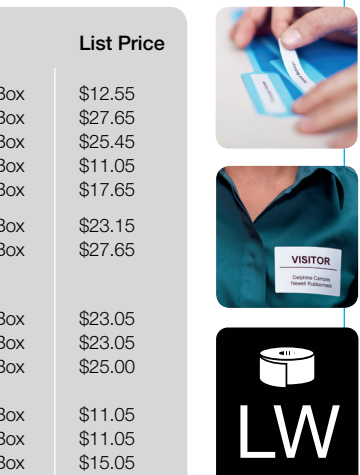

¹ Only compatible with LabelWriter® 450 Turbo, 450 Twin Turbo, 450 Duo, 4XL, 400 Turbo, 400 Twin Turbo, 400 Duo.

Labels are available through many office and computer catalogs, superstores and online resellers. For a complete listing of available labels, visit www.dymo.com. DYMO, the DYMO logo, DYMO Stamps, DYMO File, LabelWriter and Address Fixer are trademarks or registered trademarks of Sanford, L.P. or its affiliates. Microsoft Windows, Windows Vista, the Windows logo, Outlook and Excel are trademarks or registered trademarks of Microsoft Corporation. Mac and MacOS are registered trademarks of Apple, Inc. U.S. Postal Service®, USPS®, PC Postage®, and Zip+4® are among the many trademarks of the United States Postal Service. All other trademarks are the property of their respective owners. All individual company names used on sample labels are fictitious.

Produced by:
DYMO, Atlanta, GA 30328
800-426-7827: www.dymo.com
©2010 Sanford, L.P.
A Newell Rubbermaid Company
S4151
09-0794

NewellRubbermaid
Brands That Matter